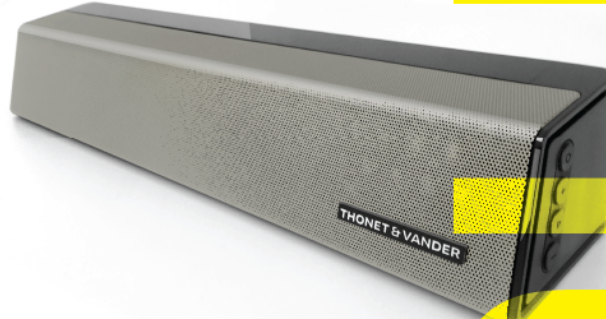

# HOLM™

portable soundbar

HOLM

## MAIN FEATURES

- Power on/off, Answer/end call, Call last number, Play/Pause,
- Volume controls, next track, and previous track, TWS mode, Input selection
- Bluetooth® input, Auxiliary (3.5 mm), USB
- TWS technology
- LED charge indicator, LED input indicator
- Hands-free mode (Built-in microphone)
- Stereo (2 Drivers + 2 Passive Radiators)
- Includes:
  - Micro USB charging cable
  - Auxiliary cable
- Portable, versatile, compact and great sound quality
- Works as a powerbank
- Very good price/quality ratio

## TECHNICAL SPECIFICATIONS

- Colors: Gray
- Output power: 32W RMS
- Input voltage: 5V (Battery charge)
- Battery: ION-Lithium
- Autonomy: 25 hours a Medium volume
- Charging time: 3 hours
- Charging cable length: 60 cm
- Auxiliary cable length: 60 cm
- Bluetooth® version: 5.0
- Bluetooth® Audio codec: SBC
- Bluetooth® range: Up to 10 meters
- Materials: Iron mesh / Plastic housing
- Impedance: 4Ω + 4Ω
- Driver diameter: 2"
- Frequency response: 90 Hz – 20 KHz
- Distortion: < 0.5%

# HOLM™

portable soundbar

- Signal/Noise ratio: 75 dB
- Product size: 44 x 6.8 x 7.8 cm

HOLM